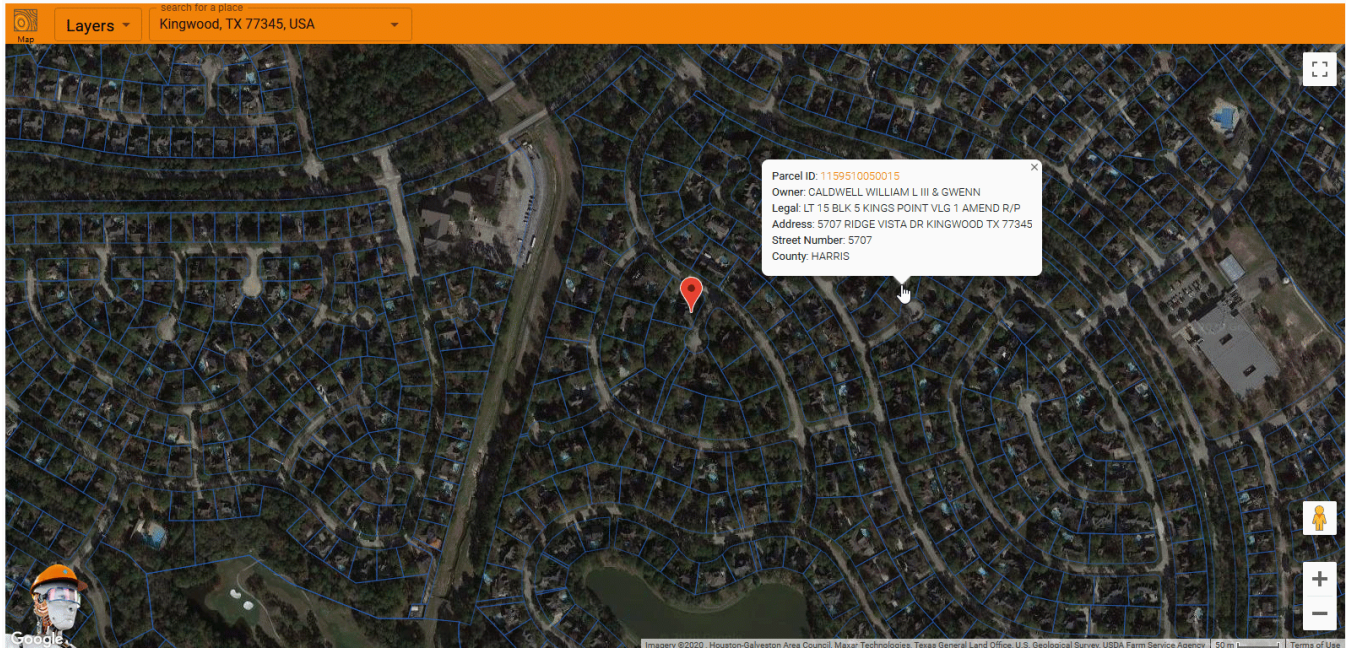

- Emissions info
- Regulatory info
- Waste info
- Social-medial, legal, and news info

EnviroAI^{TM}
Environmental Intelligence