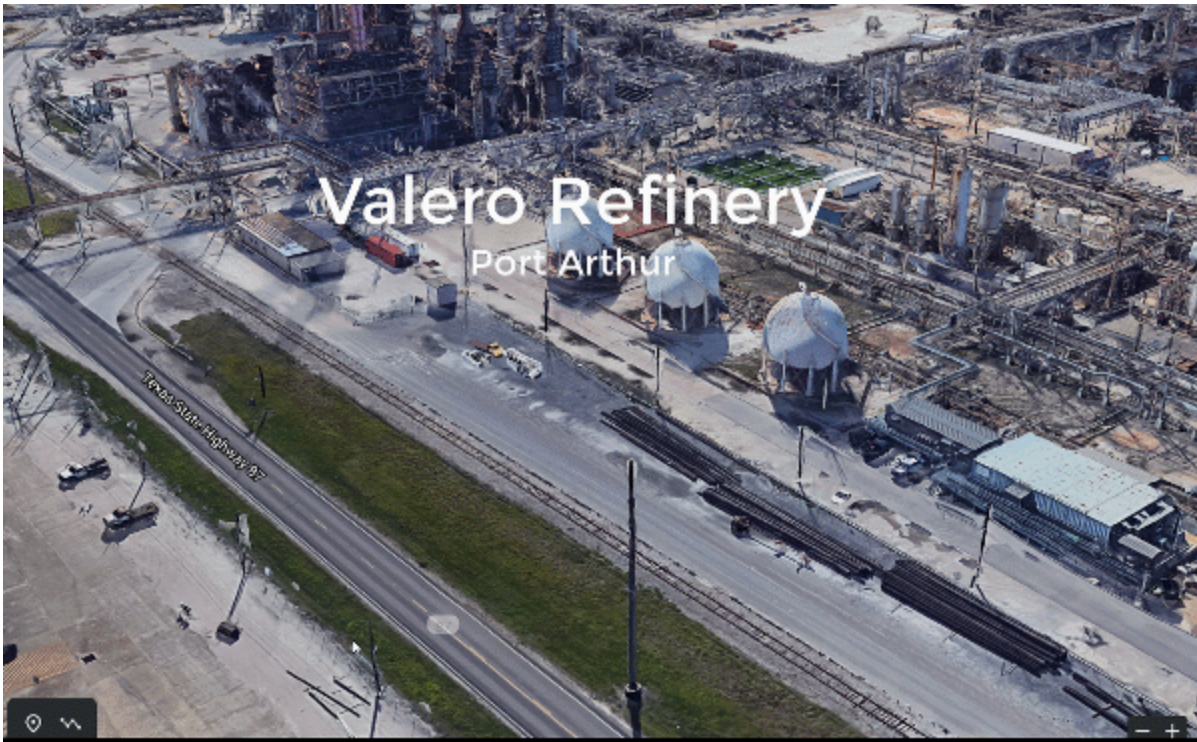

**ENVIRONMENTAL
MODELLING ORB**
\$1,250

**REVEALING
WAND**
\$755

**ENVIRONMENTAL
DOCUMENTS
AI READER**
\$255

VIRTUAL DRONE
\$275

**HORN OF
NOTIFICATION**
FREE

Valero Refinery
Port Arthur

I wonder what this contaminated site looked like in 1989?