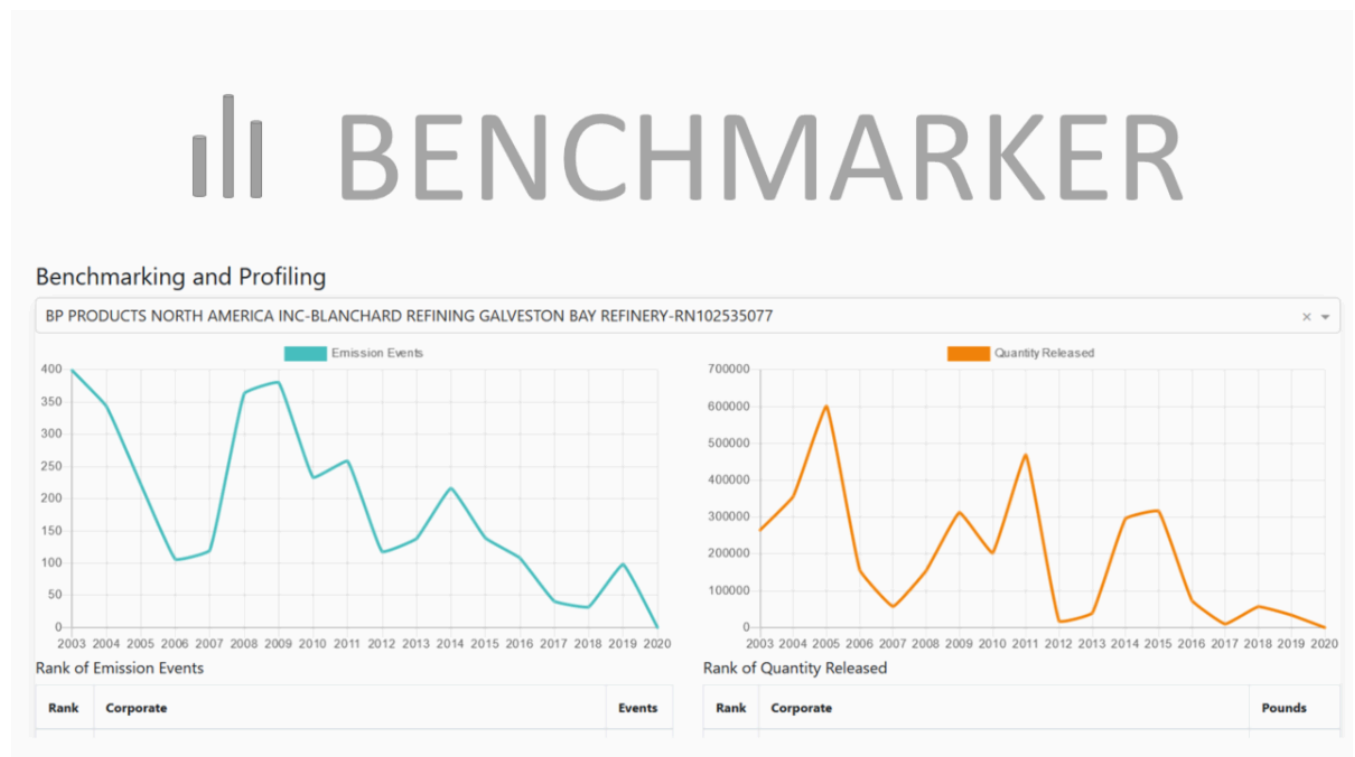

POST

Rank?

February 29, 2020

Emission Event Ranking for All Facilities in Texas

HOW DOES YOUR COMPANY RANK ON EMISSIONS EVENTS?

Ceres AI's latest feature allows users to view emission events and compare ranking against other facilities.