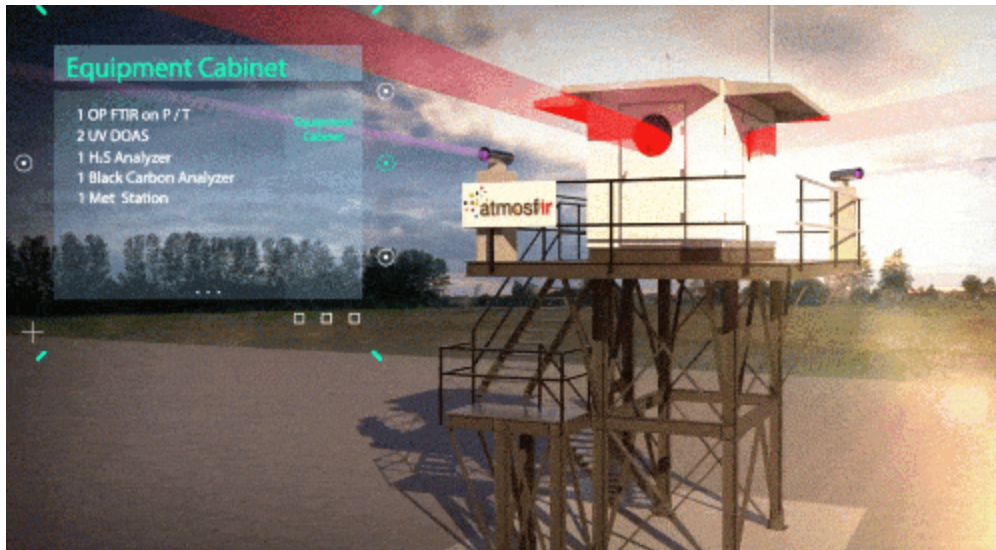

Protection

App

This new app detects pollution in real-time as it enters or exits a facility.

Advanced, High Technology Real-Time Fenceline Air Monitoring System (http://r20.rs6.net/tn.jsp?f=001izMojVSf3zdtXcU8qlgoKF2oCBNxc7Yi-oZCuhRA7c-YrKRt-PjfbpCZc9CbrwpVxPAcXigPffx5YUmj4vxNHgeyH7GWjYDLKL8moLoUDiQooBd1ktYgpIXJg6okWXn5Cr1sLvSSpHtNn5_YB7oxS3EjLzwSlTxY&c=&ch=) for continuously measuring and identifying emissions 24/7 with unprecedented detection limits (ppb). The technology is based

on Open Path FTIR and Official US EPA method TO-16. The system can simultaneously detect multiple emitted materials including BTEX, 1,3-Butadiene, Ethylene Oxide, VOCs and more.

Prices start as low as \$49,000 per month