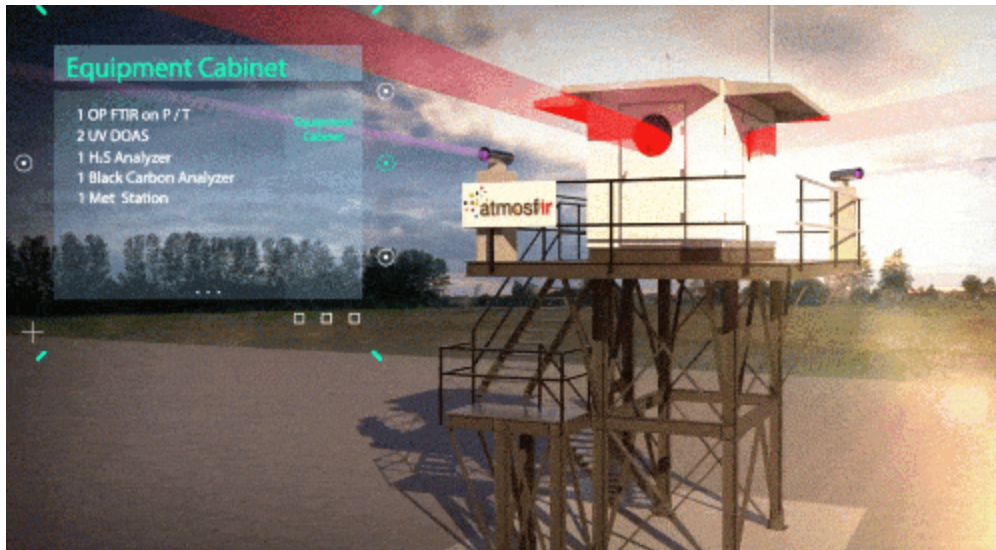

App

This new app detects pollution in real-time as it enters or exits a facility.

Advanced, High Technology Real-Time Fenceline Air Monitoring System (http://r20.rs6.net/tn.jsp?f=001Wh3Z4Xetkkqy4NXq0IzGl9BoOBb7Q4RK-2cbteMvhNJd2aCpYupREx8Es93tprzuxbQz5WKJkYLYRe9XkvlSAnJ8pfMKH3tYNe-g4PVPoiWoAoGJo-rAIF1MOiE6R_1I8SHJR-EvxvgDW9-L-4ykAygwrFEESRzU&c=&ch=) for continuously measuring and identifying emissions 24/7 with unprecedented detection limits (ppb). The technology is based

on Open Path FTIR and Official US EPA method TO-16. The system can simultaneously detect multiple emitted materials including BTEX, 1,3-Butadiene, Ethylene Oxide, VOCs and more.

Prices start as low as \$49,000 per month