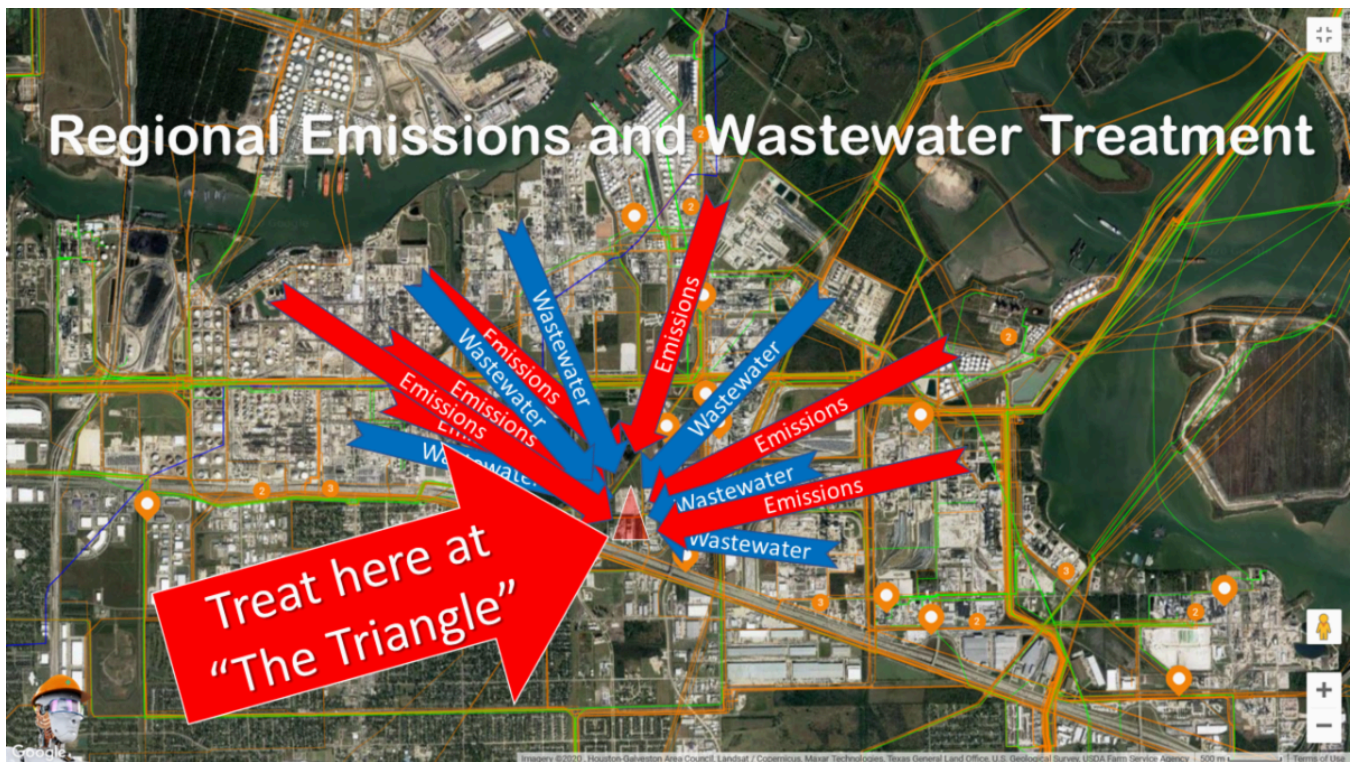

---“EnviroAI keeps presenting us with environmental and financial opportunities. It’s an incredible new world we are living into.”

- Jed Anderson, Creator, EnviroAI