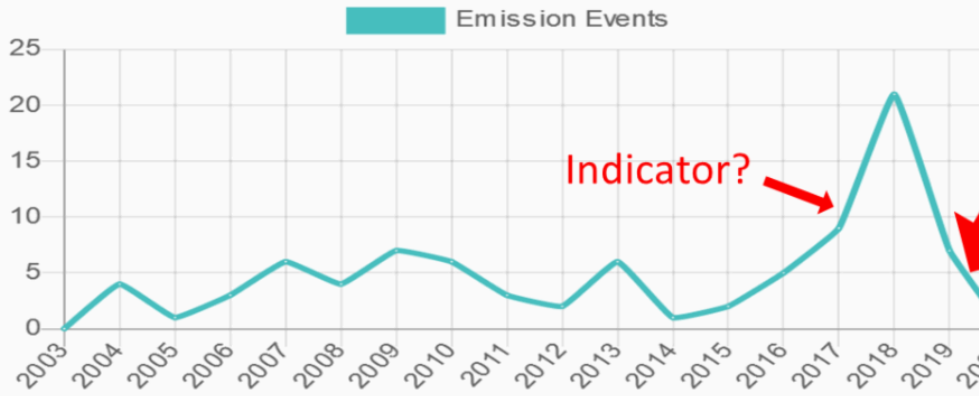

Benchmarking

TPC GROUP LLC-TPC GROUP PORT NECHES OPERATIONS-RM

**TPC
Explosion**