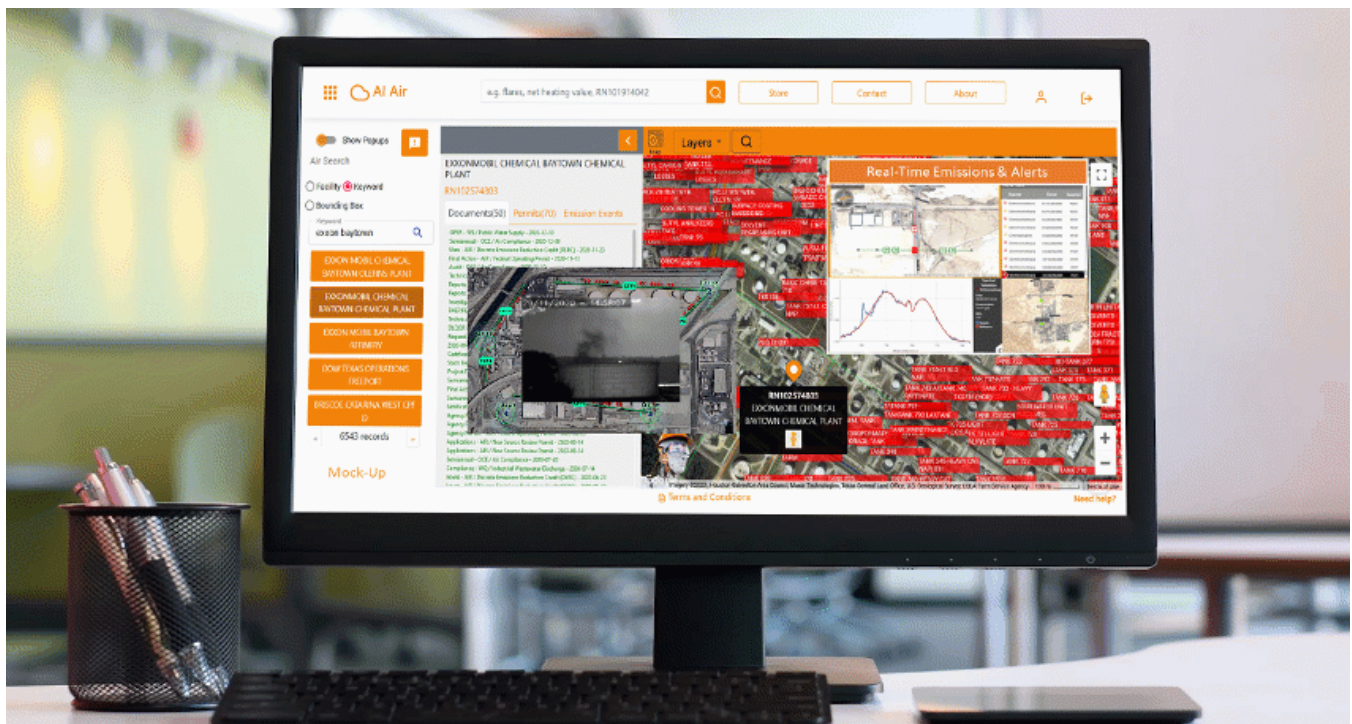

Two new advanced environmental diagnostic tools are coming soon to the EnviroAI App Store. One is a fixed optical gas camera app. The second is a fence-line open-path FTIR app. Both detect real-time pollution (see image above).

ADVANCED ENVIRONMENTAL DIAGNOSTICS

---“These high-tech environmental apps are like getting a constant EKG or MRI of the health of your industrial facility. If companies want to keep themselves and their workers and neighbors healthy—these advanced environmental diagnostic tools