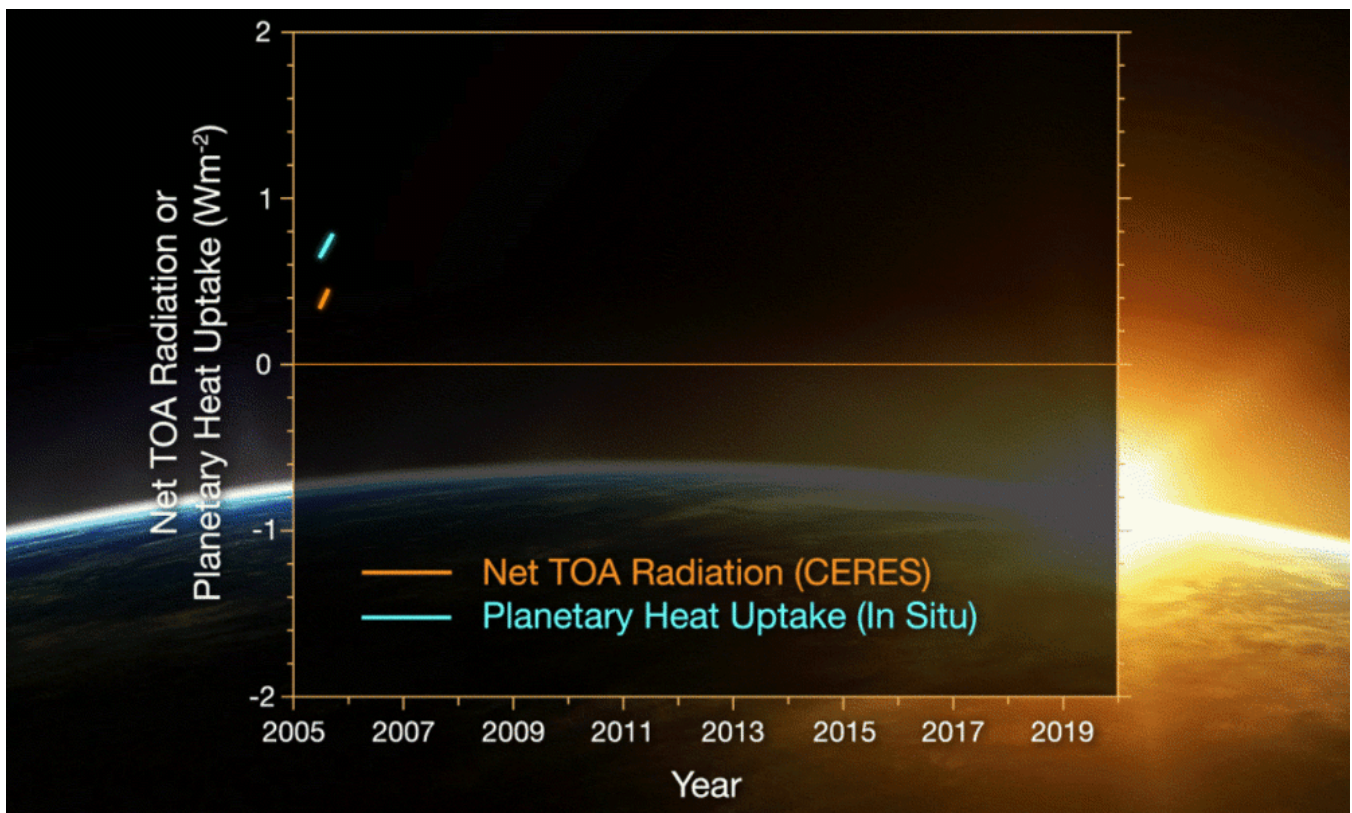

[gBRo4BnmpEffF9PScBCCNaoXfdtdg1SJOe5-TyaH1uKXyXzTGzdOqq42OYo2r5a9nNyrseHw8FQY2C4euxv8vLXFwPO3-UApLOQq3Mz2WYmRHH&c=&ch=](https://r20.rs6.net/tn.jsp?f=001WKEWkzUaiYoah9X9VgdhoJoyE-ZagH7gCFyKc_pHYz802eYsvggWl93JjOpkM4iQII-oGowmaBHdUHKgMerWpt7U-mME_C1svhG82mj8nya3cbie_R-4s-rYHi9kOzakwuoeTW1_E2LH9Ln_GiXjFKrRHOFc8ROgmXQEcmtMP6CF6o_fCjjqP4MYtStqQzEBAXSpIaby8n4-QhKRncT77SoqLf2Bks1NICfl7cN7WKz6-7JM7dtQmuxvORkWDzS1A&c=&c_h=))). The earth's energy imbalance has doubled in the last 15 years. I look at this more than I look at temperature or CO2 levels. In essence the problem is an energy problem. This study was just published by NASA/NOAA "[NASA-NOAA Study Finds Earth's Energy Imbalance has Doubled](https://r20.rs6.net/tn.jsp?f=001WKEWkzUaiYoah9X9VgdhoJoyE-ZagH7gCFyKc_pHYz802eYsvggWl93JjOpkM4iQII-oGowmaBHdUHKgMerWpt7U-mME_C1svhG82mj8nya3cbie_R-4s-rYHi9kOzakwuoeTW1_E2LH9Ln_GiXjFKrRHOFc8ROgmXQEcmtMP6CF6o_fCjjqP4MYtStqQzEBAXSpIaby8n4-QhKRncT77SoqLf2Bks1NICfl7cN7WKz6-7JM7dtQmuxvORkWDzS1A&c=&c_h=) (<https://r20.rs6.net/tn.jsp?f=001WKEWkzUaiYoah9X9VgdhoJoyE-ZagH7gCFyKc_pHYz802eYsvggWl93JjOpkM4iQII-oGowmaBHdUHKgMerWpt7U-mME_C1svhG82mj8nya3cbie_R-4s-rYHi9kOzakwuoeTW1_E2LH9Ln_GiXjFKrRHOFc8ROgmXQEcmtMP6CF6o_fCjjqP4MYtStqQzEBAXSpIaby8n4-QhKRncT77SoqLf2Bks1NICfl7cN7WKz6-7JM7dtQmuxvORkWDzS1A&c=&c_h=>)".