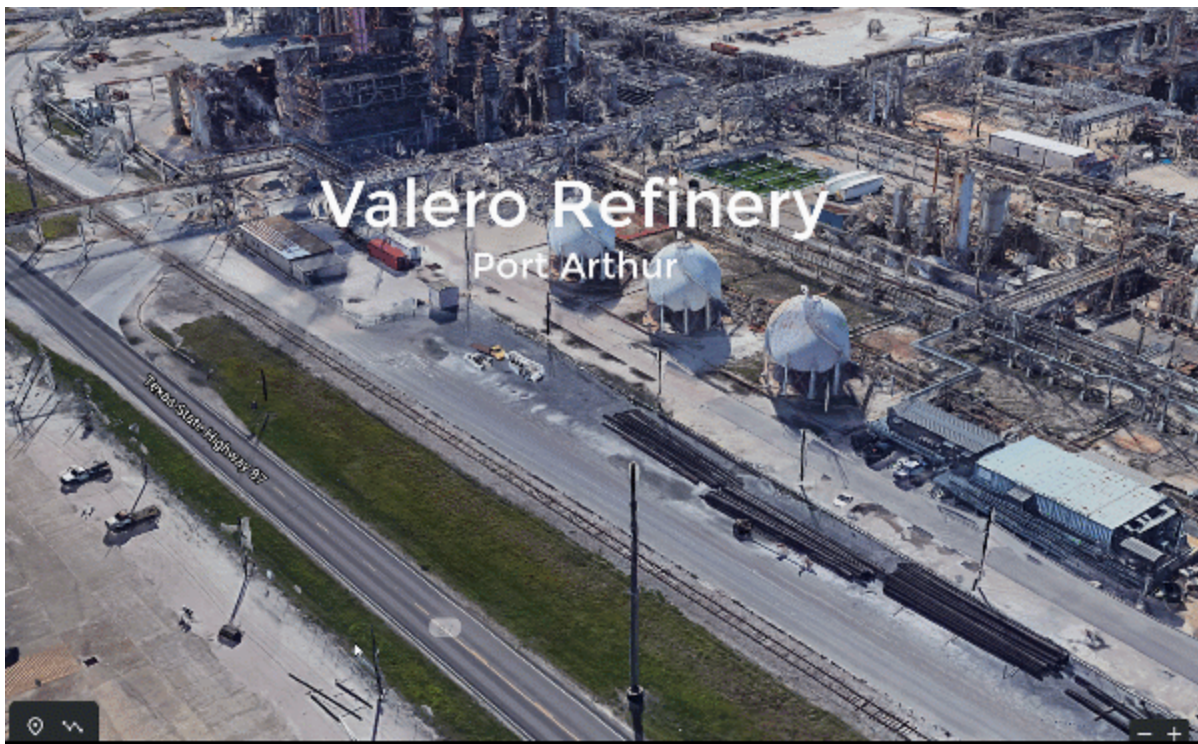

---“We’re creating an environmental digital copy of every facility in the United States for display and use in the environmental metaverse.”