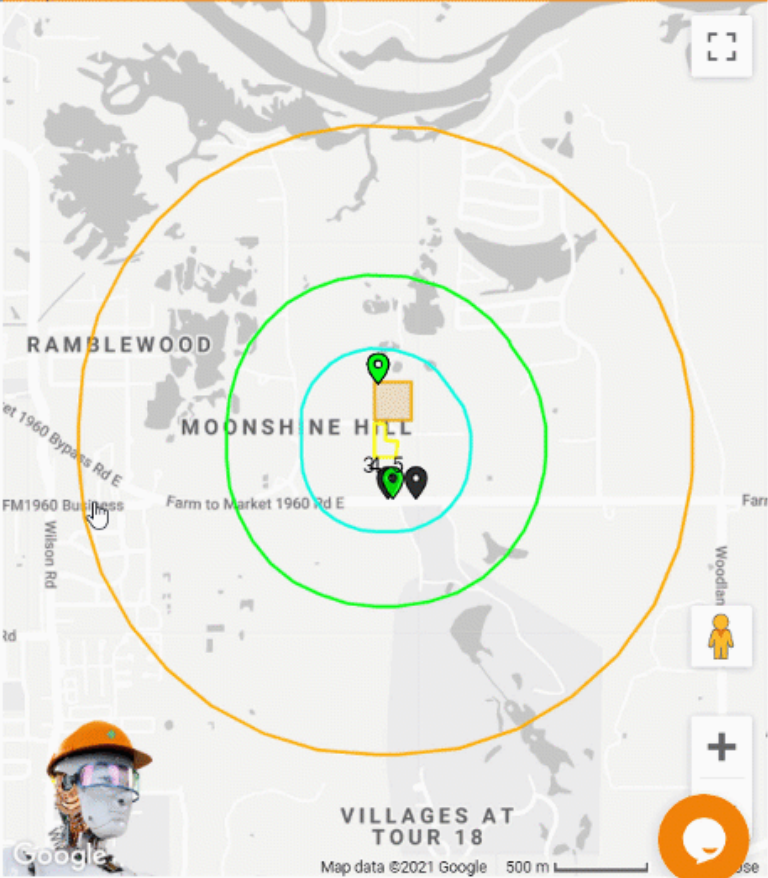

GULF COAST STABILIZER

810 MOONSHINE HILL RD, HUMBLE TX 77338 7313

RN104605563

EPA IDs

Details Documents(6)

- ⊕ APO-AP0000822
- ⊕ APO-AP0001515
- ⊕ STORM-TXR05BC29
- ⊕ STORM-TXR05R627
- ⊕ TX-TCEQ ACR-RN104605563
- ⊕ WQNP-R12108735291

[Terms and Conditions](#)

[Need help?](#)