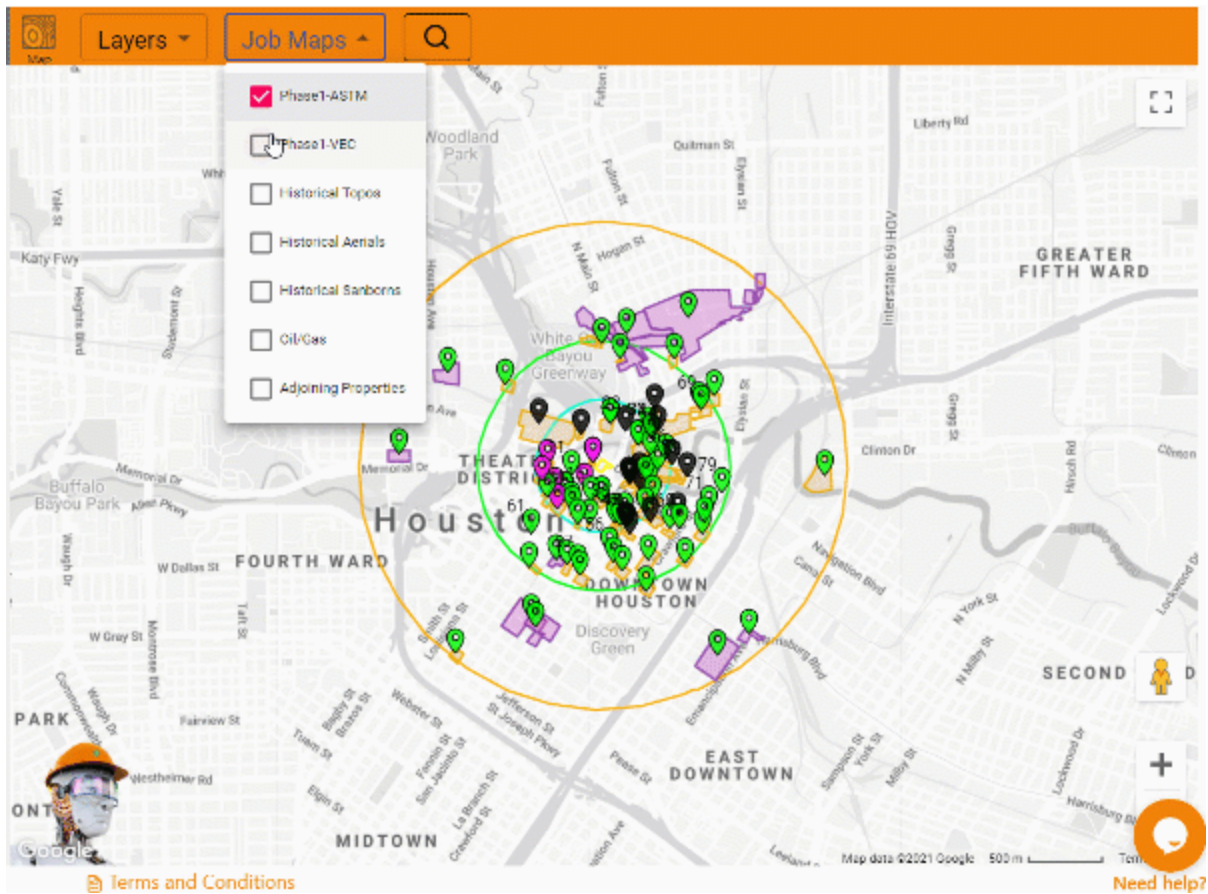

—“One more million dollars in coding work over the next few months and this IoT/ML product will be ready to go.”

- Jed Anderson, CEO, EnviroAI