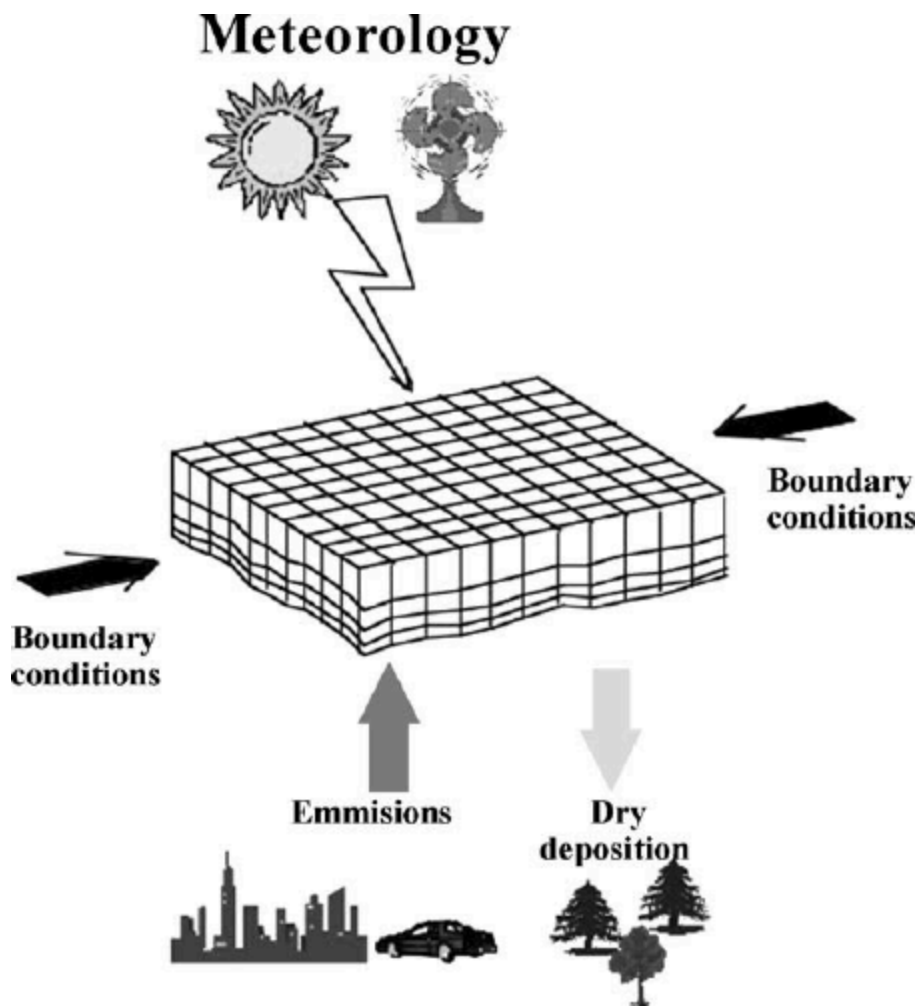

# Air modelling . . .

July 19, 2021

changed forever!

Air modelling is being built into EnviroAI's Quantum AI Environmental Protection System as a real-time, continuous, dynamic look into system change.

REAL-TIME.